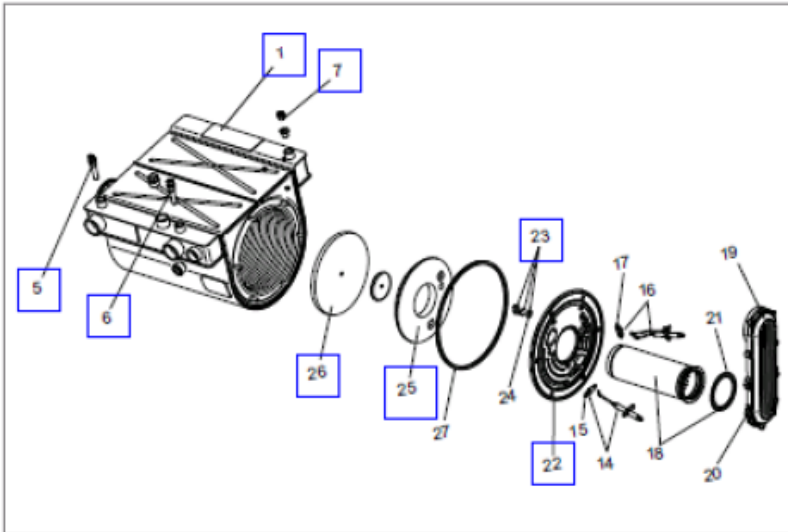

[Change Product](#)

Select a Schematic:

To add a part, click on its corresponding number in the image below.

Product Parts

#	Item #	Description	List Price		
7	ARM1007	COUPLER,ARM3032,42,44	82.00	i	+
5	ARM1006	COUPLER RW90-500 810126-512	75.00	i	+
6	BLK2533	BLOCK,FUSE	74.00	i	+
23	ADP1001	FLANGE, ADAPT-0-MATIC #ADF-1*	36.00	i	+
25	ARM1008	COUPLER PF/CFII 810126-514	99.00	i	+
1	ARM1011	GASKET/ VALUTE 106050-000 S45	6.00	i	+
26	BLK2533	BLOCK,FUSE	74.00	i	+
22	CLR155-035-DF9	CHARGER LPG	9,265.00	i	+

My Parts Cart

Item #	Qty	
ADP1001	<input type="text" value="1"/>	- +
ARM1008	<input type="text" value="1"/>	- +